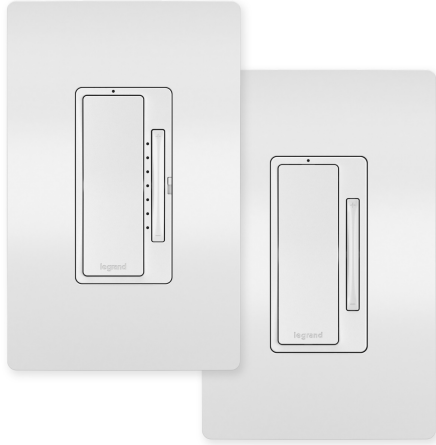

radiant Collection
radiant® Easy 3-Way Dimmer Kit, White
Part No. WNREZK50WH

This kit uses a wireless dimmer to easily add control of a light or fixture from a second location, even in rooms or locations currently without 3-way wiring.

Simply replace the existing switch or dimmer with the kit's radiant® Tru-Universal Dimmer (wired), then use the included battery-powered radiant® Wireless Dimmer to add another point of control wherever it is desired. Mount the Wireless Dimmer to any wall or surface – without cutting, wiring or tools – using the provided adhesive. The dimmers come pre-paired to enable multi-location control in seconds.

Made exclusively for use with screwless Wall Plates from the radiant® Collection, sold separately.

Features & Benefits

Easily adds control of a light from a second dimmer

Ready to install, no configuration needed