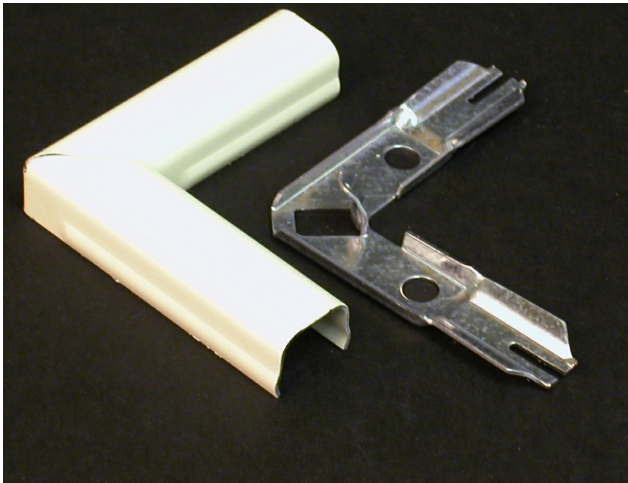

Wiremold  
Wiremold 500 Series Flat Elbow Fitting, Ivory  
Part No. V511

Wiremold 500 Series raceway is ideal for surface mounting small amounts of electrical wiring or communication cables. This rugged raceway offers a low profile appearance which blend with any decor. Available in our exclusive ScuffCoat finish.

## Features & Benefits

Wiremold 500 Series raceway is ideal for surface mounting small amounts of electrical wiring or communication cables. This rugged raceway offers a low profile appearance which blend with any decor. Available in our exclusive ScuffCoat finish.

### Dimensions

Product Width US	2.75 in	Product Weight US	0.11 lb
Product Volume US	3.78 cu in	Product Depth US	0.5 in
Product Height US	2.75 in		