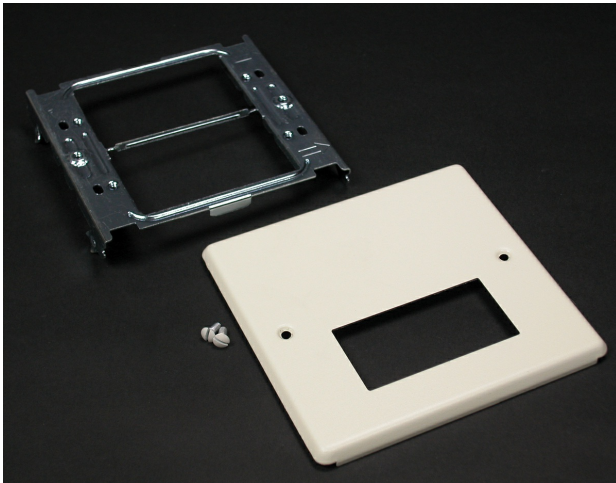

**Wiremold**  
**4047 Two-Gang Cover Rectangular Opening and Modular Furniture**  
Part No. V4047RF

Accepts rectangular GFCI, Surge and Decorator style devices, modular furniture adapters and RJ45s. Does not accept 5507 Series Faceplates. NOTE: Certified to Canadian Safety Standards for sale in Canada. When ordering these products, change the "V" color prefix to "CV" or the "G" color prefix to "CG" to denote the Canadian versions.

## Features & Benefits

Accepts rectangular GFCI, Surge and Decorator style devices, modular furniture adapters and RJ45s. Does not accept 5507 Series Faceplates. NOTE: Certified to Canadian Safety Standards for sale in Canada. When ordering these products, change the "V" color prefix to "CV" or the "G" color prefix to "CG" to denote the Canadian versions.

### Dimensions

Product Width US	4.75 in	Product Length US	5.125 in
------------------	---------	-------------------	----------