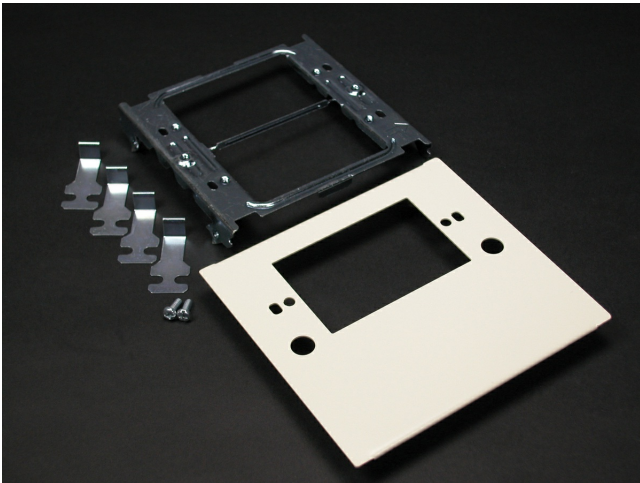

Wiremold
Wiremold 4047 Series One-Gang Device Plate Fitting, Ivory
Part No. V4047C-1

The Wiremold 4000 Series Raceway is the workhorse of surface cable raceway systems. The multiple channel cable raceway can be divided for multi-service applications and is ideal for all applications requiring a large cable capacity dual service steel raceway. Commercial, institutional and industrial applications all benefit from the Wiremold 4000 Series rigid steel construction and durable Ivory ScuffCoat finish. The Wiremold 4000 Series Raceway is also ideal for municipalities that require either all steel construction or prohibit nonmetallic cable management systems.

Features & Benefits

This product meets the material restrictions of RoHS

Specifications

General Info

Product Line	Wiremold	Color	Ivory
UPC Number	786776040999	Country Of Origin	United States
Application Sector	Commercial	Standard	cULus Listed Surface Metal Raceway: File E41751: Guide RJPR
Type	Raceway		

Dimensions

Product Width US	5.13 in	Product Weight US	0.34 lb
Product Volume US	18.28 cu in	Product Depth US	0.75 in
Product Height US	4.75 in		

Buy American Act Compliance

NAFTA	Yes
-------	-----

Additional Information