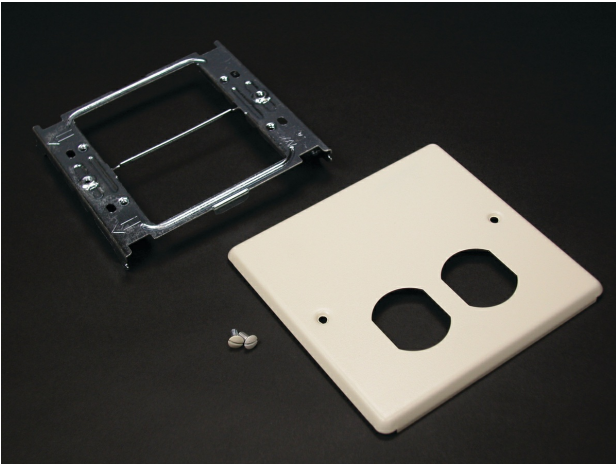

Wiremold
Wiremold 4047 Series Two-Gang Cover One Duplex Receptacle Fitting, Ivory
Part No. V4047BX

The Wiremold 4000 Series Raceway is the workhorse of surface cable raceway systems. The multiple channel cable raceway can be divided for multi-service applications and is ideal for all applications requiring a large cable capacity dual service steel raceway. Commercial, institutional and industrial applications all benefit from the Wiremold 4000 Series rigid steel construction and durable Ivory ScuffCoat finish. The Wiremold 4000 Series Raceway is also ideal for municipalities that require either all steel construction or prohibit nonmetallic cable management systems.

Features & Benefits

This product meets the material restrictions of RoHS

Specifications

General Info

Product Line	Wiremold	Color	Ivory
UPC Number	786776050851	Country Of Origin	United States
Application Sector	Commercial	Standard	cULus Listed Surface Metal Raceway: File E41751: Guide RJPR
Type	Raceway		

Dimensions

Product Width US	4.75 in	Product Weight US	0.35 lb
Product Volume US	17.81 cu in	Product Depth US	0.75 in
Product Height US	5.0 in		

Buy American Act Compliance

NAFTA	Yes
-------	-----

Additional Information