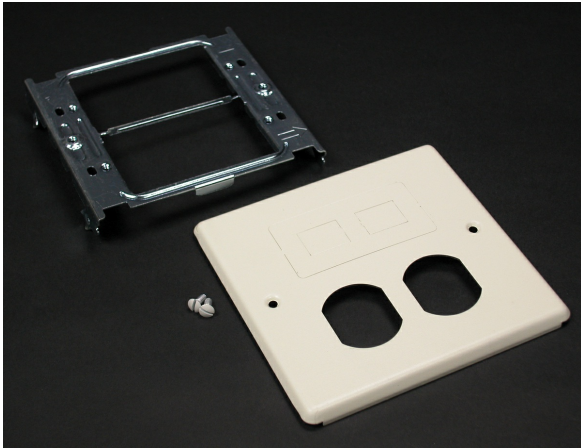

Wiremold
Wiremold 4047 Series Two-Gang Cover Duplex and Modular Furniture Fitting, Ivory
Part No. V4047BF

The Wiremold 4000 Series Raceway is the workhorse of surface cable raceway systems. The multiple channel cable raceway can be divided for multi-service applications and is ideal for all applications requiring a large cable capacity dual service steel raceway. Commercial, institutional and industrial applications all benefit from the Wiremold 4000 Series rigid steel construction and durable Ivory ScuffCoat finish. The Wiremold 4000 Series Raceway is also ideal for municipalities that require either all steel construction or prohibit nonmetallic cable management systems.

Features & Benefits

This product meets the material restrictions of RoHS

Specifications

General Info

Product Line	Wiremold	Color	Ivory
UPC Number	786776040951	Country Of Origin	United States
Application Sector	Commercial	Standard	cULus Listed Surface Metal Raceway: File E41751: Guide RJPR
Type	Raceway		

Dimensions

Product Width US	5.13 in	Product Weight US	0.34 lb
Product Volume US	18.28 cu in	Product Depth US	0.75 in
Product Height US	4.75 in		

Buy American Act Compliance

NAFTA	Yes
-------	-----

Additional Information