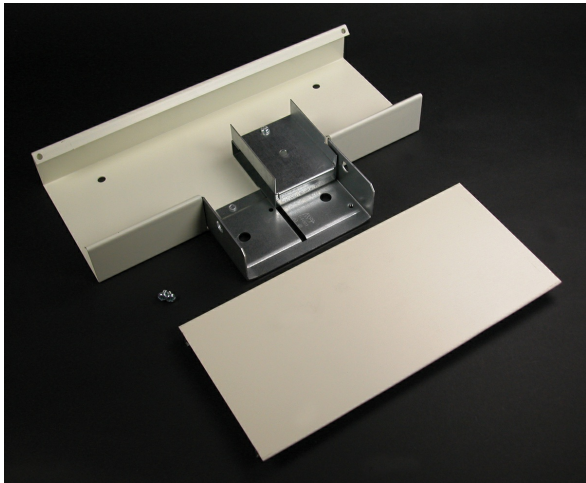

Wiremold
4000 Divided Tee Fitting
Part No. V4015D

For branching raceway at right angles. Use with divided raceway only. Join to raceway run with two pair of G4001 Couplings (not furnished).

Features & Benefits

For branching raceway at right angles. Use with divided raceway only. Join to raceway run with two pair of G4001 Couplings (not furnished).

Specifications

General Info

Product Line	Wiremold	UPC Number	786776080551
Country Of Origin	United States	Application Sector	Residential/Commercial
Standard	cULus Listed Raceway: File E4376 Guide RJBT. Fittings: File E41751 Guide RJPR. Base & Blank Cover: Meets Article 386 of NEC. Meets Section 12-600 of CEC.	Type	Raceway

Dimensions

Product Length US	12.0 in
-------------------	---------

Listing Agencies / 3rd Party Agencies

cULus ListingNumber	E41751	cULus Listed	Yes
---------------------	--------	--------------	-----

Buy American Act Compliance