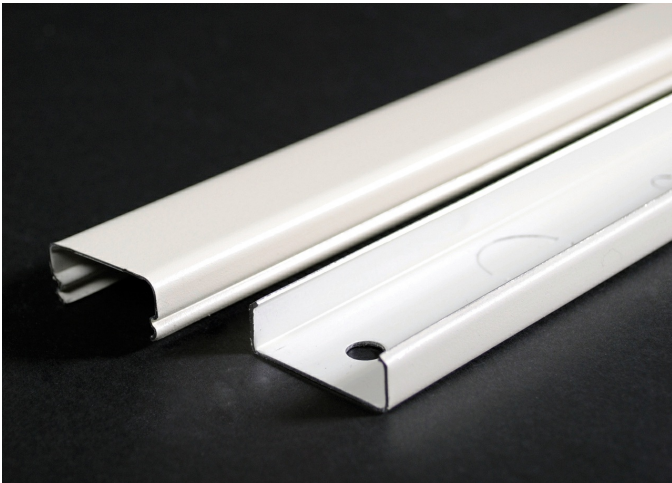

Wiremold
Wiremold 2000 Series Raceway Base and Cover, Ivory
Part No. V2000BC

The Wiremold 2000 Series raceway offers a selection of steel, aluminum, and nonmetallic raceways that provide a versatile solution for many applications. Plugmold sections offer single or alternating circuits, in standard or isolated ground receptacles. The ScuffCoat finish is scratch resistant and protects against nicks and chips while preventing color from fading.

Features & Benefits

This product meets the material restrictions of RoHS

Specifications

General Info

Product Line	Wiremold	Color	Ivory
UPC Number	786776093018	Country Of Origin	United States
Number of Receptacles	0	Application Sector	Residential/Commercial
Standard	cULus Listed Surface Metal Raceway: File E4376: Guide RJBT/RJBT7	Type	Plugmold

Dimensions

Product Width US	60.13 in	Product Weight US	22.19 lb
Product Volume US	60.97 cu in	Product Depth US	0.78 in
Product Height US	1.3 in		

Listing Agencies / 3rd Party Agencies

cULus ListingNumber	E4376	cULus Listed	Yes
---------------------	-------	--------------	-----