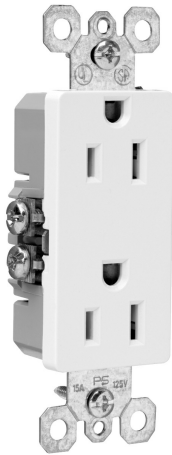

Pass and Seymour
Discontinued - Trademaster® Decorator Receptacle
Part No. TM885BK

Decorator duplex receptacle with pressure plate. ♦ 15 amp, 125 volt, Black.

Features & Benefits

Longer steel straps than competitive devices, still fits under a standard wall plate.

Ultrasonic welding of face to back body.

External screw-pressure-plate back wire on all four terminal screws and ground screw eliminates wrapping.

Break-off tabs that are big enough to grab hold of -- even if contact screws are backed out.

All four contact screws and the ground screw are backed out.

High-impact thermoplastic face and back body eliminate cracks, breaks, and callbacks.

Patented design provides better plug retention.

Accepts #12 and #14 stranded and solid wire.

Scored deeper for fast, clean breaks every time.

All screws are tri-drive.

Specifications

General Info

Product Line	Pass & Seymour	Replaced by Part Number	885BK
Color	Black	Country Of Origin	Mexico

Listing Agencies / 3rd Party Agencies