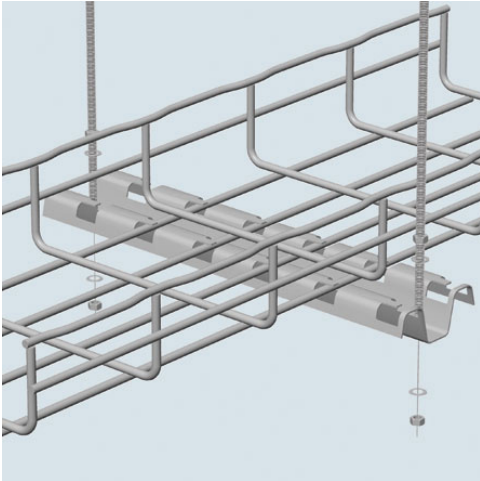

Cablofil
FAS PROFILE-STAINLESS (1D,2W,12L) [14304]
Part No. SAP01-14304

Cablofil Wiremesh Cable Tray concept based upon performance, safety and economy; three qualities which make Cablofil Wiremesh Cable Tray system preferred by installers. Cablofil adapts to the most complex configurations, and its structure gives maximum strength for minimum weight. The ease of creating fittings, carried out on site, as well as the wide range of unique and universal accessories gives complete freedom in routing combined with exceptionally fast installation.

Features & Benefits

For trapeze hung installations, use 4inch longer profile than tray width. Example: for CF 54/300 tray (12inch) use FAS P400 (16inch). Maximum threaded rod size is 3/8inch. For use with larger sizes of threaded rod, bracket holes must be drilled larger. Patented FAS style attachment secures tray without nuts and bolts. Threaded rods, nuts and washers sold separately.

Specifications

General Info

Product Line	Cablofil	Finish	Stainless 316
UPC Number	800388001923	Country Of Origin	China
Type	Supports		

Dimensions

Product Width US	2.67 in	Product Weight US	0.77 lb
Product Volume US	0.018 cu ft	Product Depth US	11.57 in
Product Height US	1.033 in		