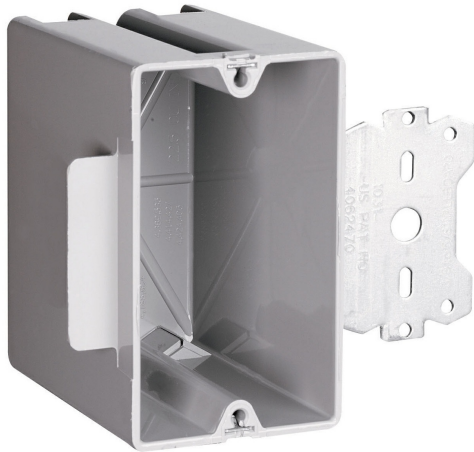

Pass and Seymour
Deep Wood and Steel Stud Bracket Box with Quick/Click
Part No. S122S50

Single-Gang, Deep Bracket Box for Wood and Steel Studs with Quick/Click Entries. 3/8-inch offset for wood and steel stud mounting. For use with 3/8-inch to 5/8-inch wallboard. 100 pack.

Features & Benefits

Quick/Click feature offers fast and dependable installation of devices (single, two, Unique offset tab assures proper alignment three, and four gang) to wall face.

Available with 3/8 inch offsets.

Can be used for steel or wooden studs.

Can be installed on steel studs with most standard crimping tools in addition to CT1 Crimping Tool.

Molded of high-impact thermoplastic.

Specifications

General Info

Product Line	Pass & Seymour	Color	Gray
Country Of Origin	United States	Application Sector	Residential/Commercial
Standard	UL listed		