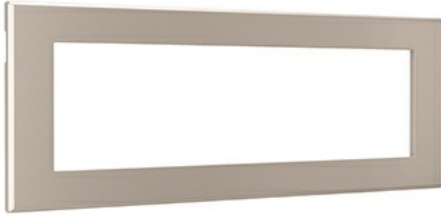

radiant® Furniture Power Center replacement bezels are available in case the original bezel is lost or damaged. Bezel prevents exposed screws from being seen.

Features & Benefits

- Simply cut an opening, insert, tighten clamps, snap on the bezel and plug in.
- Features an optional push button switch that controls a cord-connected lighting fixture.
- A compact, low profile design mounts quickly into many surfaces using screw clamps instead of wood screws.
- Safe for spills and ready to mount in horizontal surfaces like table tops
- Two USB charging ports (5V, 3.1A total) to charge mobile devices as quickly as possible.
- Two tamper-resistant receptacles to protect yourself and your devices from damage or risk of injury.
- Available in five attractive shades to complement the style of your furniture: black, white, brown, light almond and nickel. Included bezel prevents exposed screws from being seen.
- The pass-thru plug allows you to plug another device such as a lamp into the back of the furniture power unit plug, ensuring you don't lose an outlet.
- Complies with part 15 of the FCC Rules and is ETL Listed to both US and Canadian safety standards.
- Replacement bezels are available in case original bezel is lost or damaged.

Specifications

General Info

Product Line	Wiremold	UPC Number	786776191837
Country Of Origin	China	Application Sector	Commercial
Type	Furniture Power Center		

Dimensions

Product Width US	7.125 in	Product Depth US	0.125 in
------------------	----------	------------------	----------

Product Height US 2.5 in

Additional Information

RoHS Conformant Yes

Technical Information

Mounting Type Recessed
