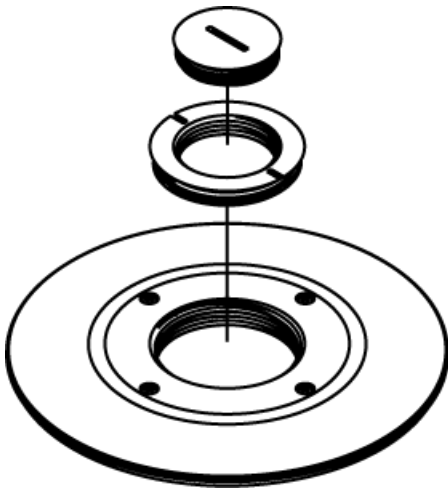

Wiremold
RC9AM2STC Single-Service Furniture-Feed Poke-Thru Device Cover Assembly
Part No. RC9CM2TCBK

Complete with combination 1 1/4" and 2" trade size threaded conduit openings and closure plugs. Must be used with a conduit connector (not included) at the adapter assembly plate to maintain fire classification. Finish flange/cover assembly available in gray (GY), black (BK), and brushed aluminum (AL). NOTE: Assembled with scrub water gasket. For use on tile or carpet floors. RC9AM2TC Series Poke-Thru Devices require a 3" (76mm) diameter hole. Not designed to work with bare concrete or terrazzo. Floor covering thickness 1/8" minimum.

Features & Benefits

Complete with combination 1 1/4" and 2" trade size threaded conduit openings and closure plugs. Must be used with a conduit connector (not included) at the adapter assembly plate to maintain fire classification. Finish flange/cover assembly available in gray (GY), black (BK), and brushed aluminum (AL). NOTE: Assembled with scrub water gasket. For use on tile or carpet floors. RC9AM2TC Series Poke-Thru Devices require a 3" (76mm) diameter hole. Not designed to work with bare concrete or terrazzo. Floor covering thickness 1/8" minimum.