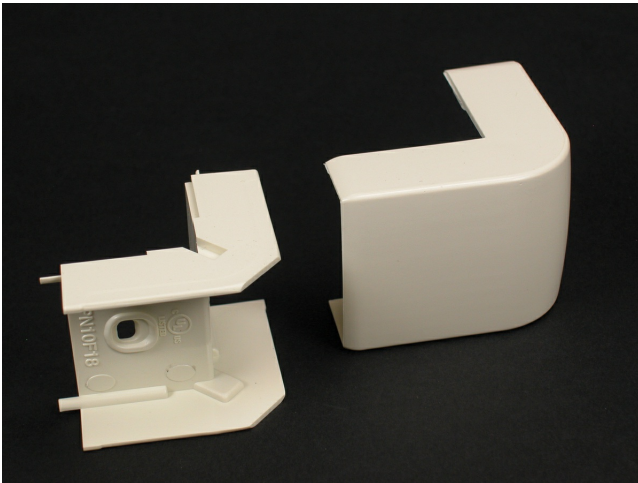

Wiremold
Eclipse PN05 External Elbow Fitting
Part No. PN05F18V

PN 5 Series External Elbow. For right angle turns around external corners.

Features & Benefits

PN 5 Series External Elbow. For right angle turns around external corners.

Specifications

General Info

Product Line	Wiremold	UPC Number	786776015676
Country Of Origin	United States	Application Sector	Residential/Commercial

Standard	cULus Listed Raceway: File E90378 Guide RJTX. Complies with flammability requirements of UL-5A. Fittings: File E90377 Guide RJYT. Meets Article 388 of NEC. UL Listed for up to 600V. Meets Section 12-2600 of CEC.	Type	Raceway
----------	---	------	---------

Dimensions

Product Width US	1.625 in	Product Length US	1.625 in
------------------	----------	-------------------	----------

Listing Agencies / 3rd Party Agencies

cULus ListingNumber	E90377	cULus Listed	Yes
---------------------	--------	--------------	-----