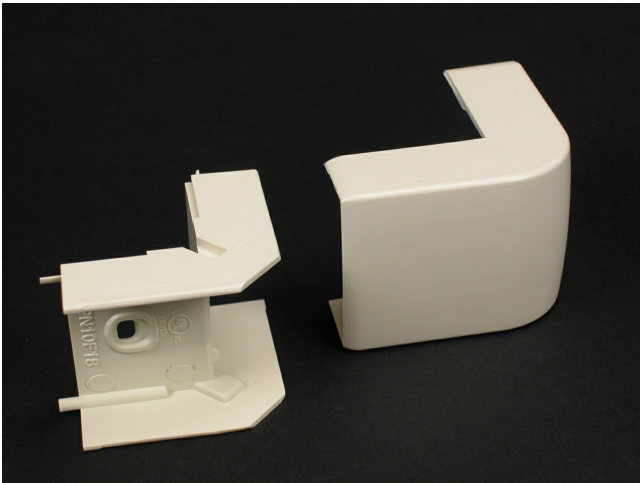

Wiremold
 Eclipse PN03 External Elbow Fitting
 Part No. PN03F18WH

PN 3 Series External Elbow. For right angle turns around external corners.

Features & Benefits

PN 3 Series External Elbow. For right angle turns around external corners.

Specifications

General Info

Product Line	Wiremold	UPC Number	786776015331
Country Of Origin	United States	Application Sector	Residential/Commercial

Standard	cULus Listed Raceway: File E90378 Guide RJTX. Complies with flammability requirements of UL-5A. Fittings: File E90377 Guide RJYT. Meets Article 388 of NEC. UL Listed for up to 600V. Meets Section 12-2600 of CEC.	Type	Raceway
----------	---	------	---------