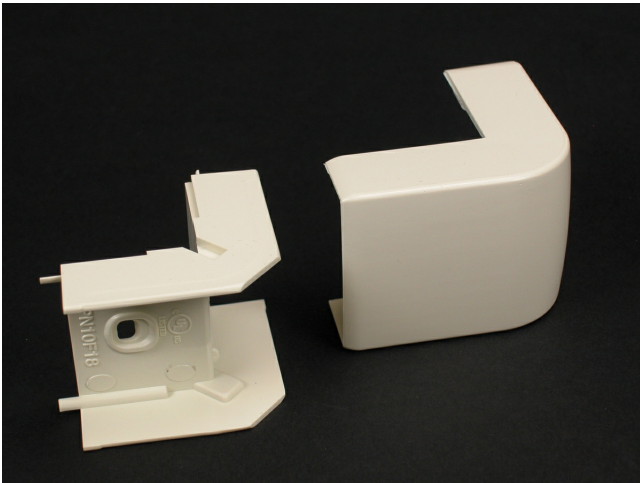

Wiremold
 Eclipse PN03 External Elbow Fitting
 Part No. PN03F18FW

PN 3 Series External Elbow. For right angle turns around external corners.

Features & Benefits

PN 3 Series External Elbow. For right angle turns around external corners.

Specifications

General Info

Product Line	Wiremold	UPC Number	786776035407
Country Of Origin	United States	Application Sector	Residential/Commercial

Standard	cULus Listed Raceway: File E90378 Guide RJTX. Complies with flammability requirements of UL-5A. Fittings: File E90377 Guide RJYT. Meets Article 388 of NEC. UL Listed for up to 600V. Meets Section 12-2600 of CEC.	Type	Raceway
----------	---	------	---------