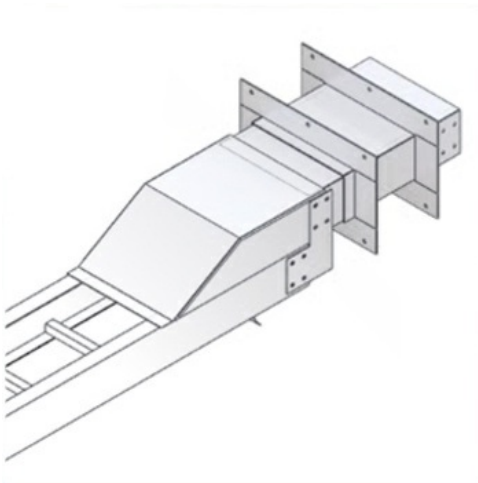

**Cablofil**  
**Outdoor Conversion for Wall Penetration**  
Part No. P606925

Choose from an extensive selection of metallic ladder tray with a variety of rung and bottom styles to choose from. Finishes include steel, 304L and 316L stainless steel to meet the needs of any application. Rail heights range from 4" to 7" and width sizes are available up to 36".

## Features & Benefits

---

Splices included

### Dimensions

---

Product Width US	6.5 in	Product Weight US	0.001 lb
Product Volume US	0.772 cu ft	Product Depth US	19.881 in
Product Height US	10.319 in		

---