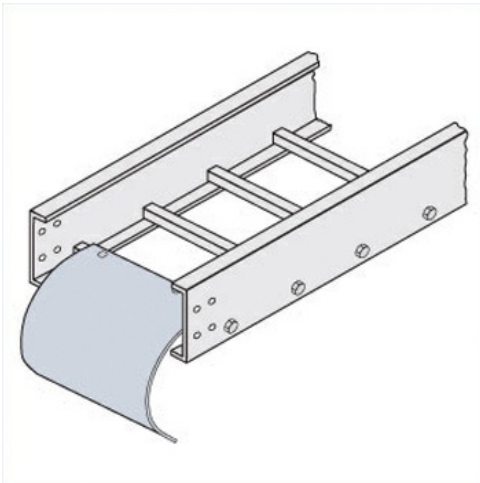

Cablofil
Cable Dropout
Part No. P604154

Choose from an extensive selection of metallic ladder tray with a variety of rung and bottom styles to choose from. Finishes include steel, 304L and 316L stainless steel to meet the needs of any application. Rail heights range from 4" to 7" and width sizes are available up to 36".

Features & Benefits

Smooth radius for cable drops

Specifications

General Info

Product Line	Cablofil	Finish	Pre-Galvanized
UPC Number	800388526747	Country Of Origin	Mexico

Dimensions

Product Width US	11.625 in	Product Weight US	2.63 lb
Product Volume US	0.412 cu ft	Product Depth US	7.0 in
Product Height US	8.749 in		