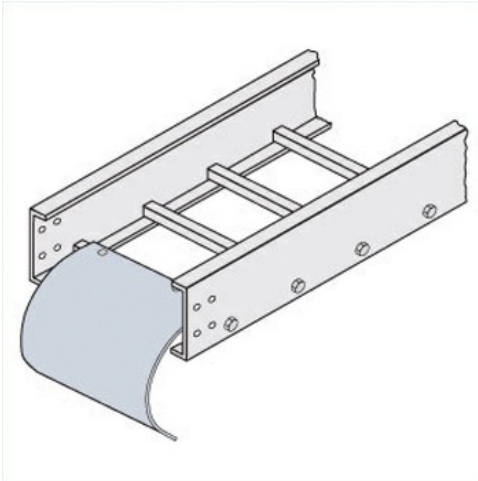

Cablofil
Cable Dropout
Part No. P604149

Choose from an extensive selection of metallic ladder tray with a variety of rung and bottom styles to choose from. Finishes include steel, 304L and 316L stainless steel to meet the needs of any application. Rail heights range from 4" to 7" and width sizes are available up to 36".

Features & Benefits

Smooth radius for cable drops

Specifications

General Info

Product Line	Cablofil	Finish	Pre-Galvanized
UPC Number	800388526716	Country Of Origin	Mexico

Dimensions

Product Width US	23.625 in	Product Weight US	2.63 lb
Product Volume US	0.056 cu ft	Product Depth US	2.75 in
Product Height US	1.494 in		