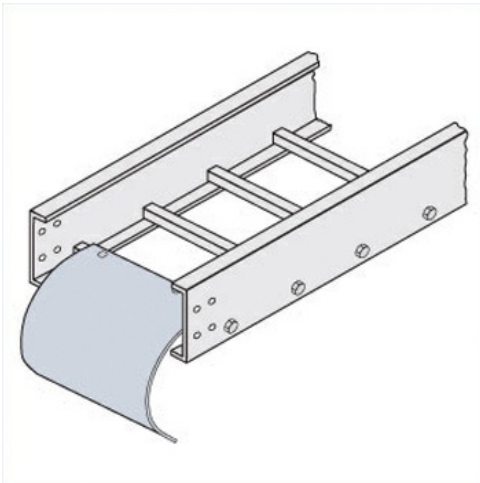

Cablofil
Cable Dropout
Part No. P088065

Choose from an extensive selection of metallic ladder tray with a variety of rung and bottom styles to choose from. Finishes include steel, 304L and 316L stainless steel to meet the needs of any application. Rail heights range from 4" to 7" and width sizes are available up to 36".

Features & Benefits

Smooth radius for cable drops

Specifications

General Info

Product Line	Cablofil	Finish	Pre-Galvanized
UPC Number	800388518933	Country Of Origin	Mexico

Dimensions

Product Width US	5.188 in	Product Weight US	2.18 lb
Product Volume US	0.184 cu ft	Product Depth US	7.0 in
Product Height US	8.749 in		