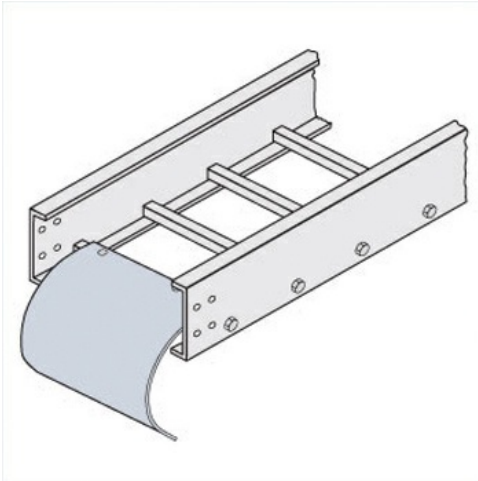

Cablofil  
Cable Dropout  
Part No. P088063

Choose from an extensive selection of metallic ladder tray with a variety of rung and bottom styles to choose from. Finishes include steel, 304L and 316L stainless steel to meet the needs of any application. Rail heights range from 4" to 7" and width sizes are available up to 36".

## Features & Benefits

Smooth radius for cable drops

### Dimensions

Product Width US	2.188 in	Product Weight US	0.567 lb
Product Volume US	0.078 cu ft	Product Depth US	7.0 in
Product Height US	8.749 in		