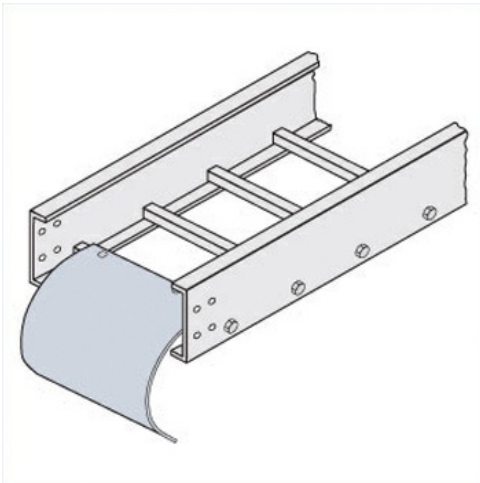

Cablofil
Cable Dropout
Part No. P088061

Choose from an extensive selection of metallic ladder tray with a variety of rung and bottom styles to choose from. Finishes include steel, 304L and 316L stainless steel to meet the needs of any application. Rail heights range from 4" to 7" and width sizes are available up to 36".

Features & Benefits

Smooth radius for cable drops

Specifications

General Info

Product Line	Cablofil	Finish	Pre-Galvanized
UPC Number	800388518919	Country Of Origin	Mexico

Dimensions

Product Width US	32.188 in	Product Weight US	2.63 lb
Product Volume US	0.077 cu ft	Product Depth US	2.75 in
Product Height US	1.494 in		