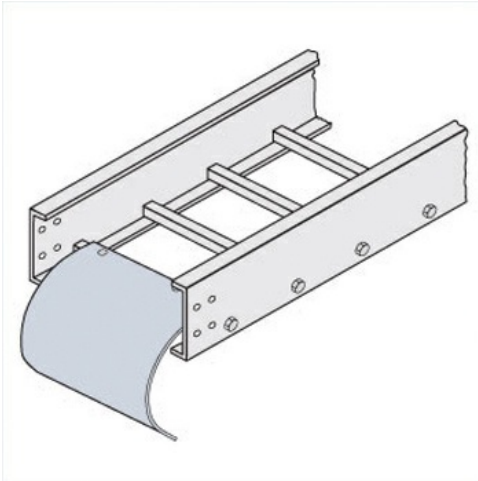

Cablofil  
Cable Dropout  
Part No. P088059

Choose from an extensive selection of metallic ladder tray with a variety of rung and bottom styles to choose from. Finishes include steel, 304L and 316L stainless steel to meet the needs of any application. Rail heights range from 4" to 7" and width sizes are available up to 36".

## Features & Benefits

Smooth radius for cable drops

### Dimensions

Product Width US	26.188 in	Product Weight US	2.18 lb
Product Volume US	0.062 cu ft	Product Depth US	2.75 in
Product Height US	1.494 in		