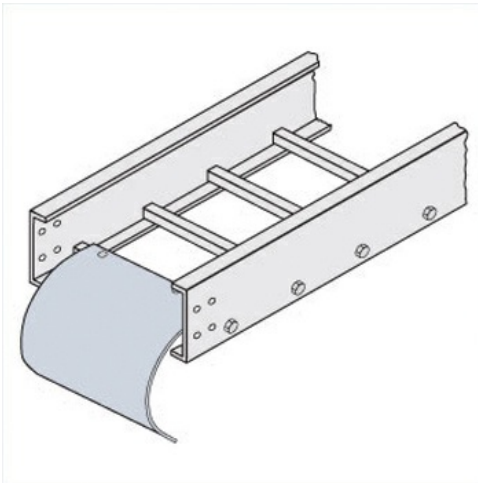

Cablofil
Cable Dropout
Part No. P088054

Choose from an extensive selection of metallic ladder tray with a variety of rung and bottom styles to choose from. Finishes include steel, 304L and 316L stainless steel to meet the needs of any application. Rail heights range from 4" to 7" and width sizes are available up to 36".

Features & Benefits

Smooth radius for cable drops

Specifications

General Info

Product Line	Cablofil	Finish	Pre-Galvanized
UPC Number	800388518865	Country Of Origin	Mexico

Dimensions

Product Width US	14.188 in	Product Weight US	1.3 lb
Product Volume US	0.034 cu ft	Product Depth US	2.75 in
Product Height US	1.494 in		