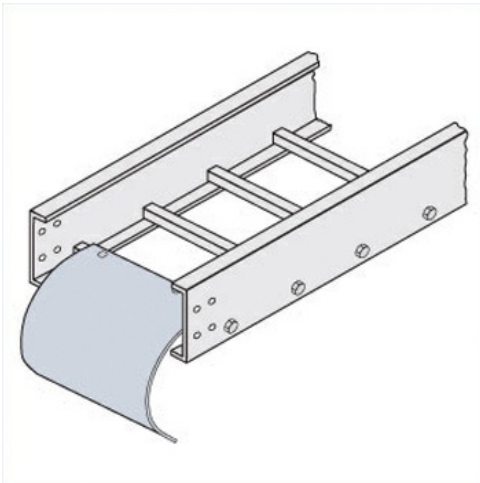

Cablofil
Cable Dropout
Part No. P088049

Choose from an extensive selection of metallic ladder tray with a variety of rung and bottom styles to choose from. Finishes include steel, 304L and 316L stainless steel to meet the needs of any application. Rail heights range from 4" to 7" and width sizes are available up to 36".

Features & Benefits

Smooth radius for cable drops

Specifications

General Info

Product Line	Cablofil	Finish	Pre-Galvanized
UPC Number	800388518834	Country Of Origin	Mexico

Dimensions

Product Width US	2.188 in	Product Weight US	0.42 lb
Product Volume US	0.005 cu ft	Product Depth US	2.75 in
Product Height US	1.494 in		