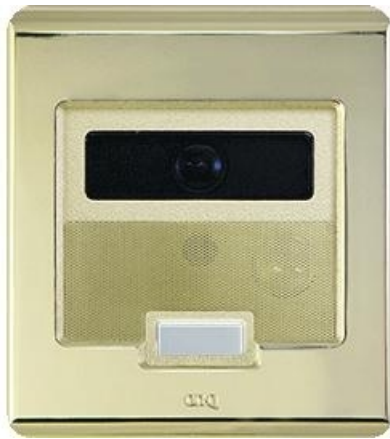

Legrand

Selective Call Intercom Video Door Unit, Shiny Brass
Part No. IC5003SB

This innovative door unit, housed in an attractive weatherproof finish, includes a wide-angle color camera for front door monitoring. When integrated with the On-Q camera system LCD, the doorbell press enables the image from the door unit camera to app

Features & Benefits

Crisp color image also performs well in low-light conditions.

Includes up to 20 digital door tones.

As part of the Studio Collection this innovative video door unit enhances the curb appeal of any home. Installs in a standard double gang opening with simple RJ45 plug design for easy installation and troubleshooting.