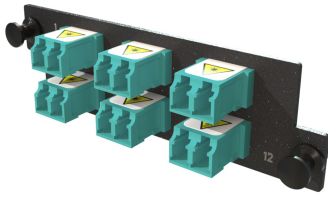

Legrand keyed LC fiber solutions provide a simple and convenient way to physically prevent the user from making an unauthorized connection by blocking access to specific optical ports, whether they are at a workstation outlet or in a telecommunications room or data center. This is particularly important for government, finance, military and other facilities where multiple networks having different security level access requirements may be co-located.

## Features & Benefits

**Unique Key and Color Options:** Up to thirteen unique keying options/colors for a wide range of network security systems, easy identification and network management.

**Various Footprint Options:** Keyed workstation adapter modules are available for TracJack® and High Density Jack (HDJ) style Face plates and surface mount boxes for complete system design flexibility.

**Keyed front or Rear:** Keyed LC adapters have the option to be keyed in the front only (user's side) or on both sides (user's and technician's) depending on the security requirements. Internal keying feature prevents tampering