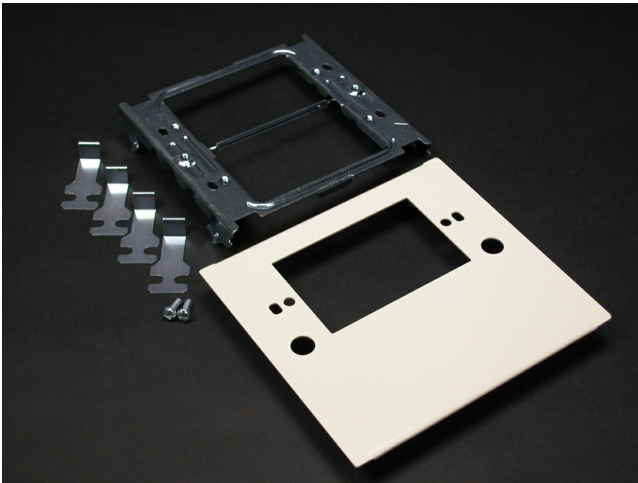

Wiremold  
Wiremold 4047 Series One-Gang Device Plate Fitting, Gray  
Part No. G4047C-1

The Wiremold 4000 Series Raceway is the workhorse of surface cable raceway systems. The multiple channel cable raceway can be divided for multi-service applications and is ideal for all applications requiring a large cable capacity dual service steel raceway. Commercial, institutional and industrial applications all benefit from the Wiremold 4000 Series rigid steel construction and durable Ivory ScuffCoat finish. The Wiremold 4000 Series Raceway is also ideal for municipalities that require either all steel construction or prohibit nonmetallic cable management systems.

### General Info

Product Line	Wiremold	Color	Gray
UPC Number	786776041125	Country Of Origin	United States
Application Sector	Commercial	Standard	cULus Listed Surface Metal Raceway: File E41751: Guide RJPR
Type	Raceway		

### Dimensions

Product Width US	5.13 in	Product Weight US	0.34 lb
Product Volume US	18.28 cu in	Product Depth US	0.75 in
Product Height US	4.75 in		