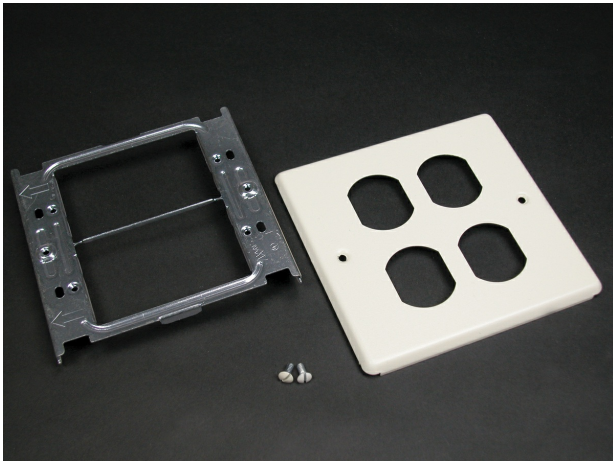

**Wiremold**  
**Wiremold 4047 Series Two-Gang Cover Two Duplex Receptacles Fitting, Gray**  
Part No. G4047BB

The Wiremold 4000 Series Raceway is the workhorse of surface cable raceway systems. The multiple channel cable raceway can be divided for multi-service applications and is ideal for all applications requiring a large cable capacity dual service steel raceway. Commercial, institutional and industrial applications all benefit from the Wiremold 4000 Series rigid steel construction and durable Ivory ScuffCoat finish. The Wiremold 4000 Series Raceway is also ideal for municipalities that require either all steel construction or prohibit nonmetallic cable management systems.

### General Info

Product Line	Wiremold	Color	Gray
UPC Number	786776041071	Country Of Origin	United States
Application Sector	Commercial	Standard	cULus Listed Surface Metal Raceway: File E41751: Guide RJPR
Type	Raceway		

### Dimensions

Product Width US	4.75 in	Product Weight US	0.34 lb
Product Volume US	17.81 cu in	Product Depth US	0.75 in
Product Height US	5.0 in		