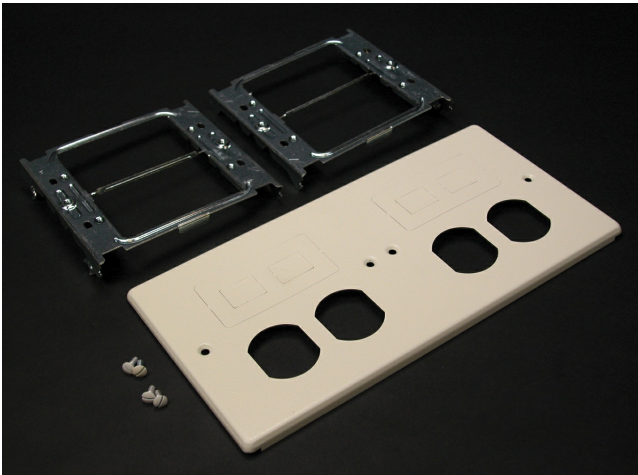

Wiremold
4047 Four-Gang Cover Two Duplex and Two Modular Furniture Openings
Part No. G4047-2BBFF

Accepts 15A and 20A duplex receptacles and 106 style frame. Includes combination twistouts for either modular furniture adapter or two Keystone RJ45s. NOTE: Certified to Canadian Safety Standards for sale in Canada. When ordering these products, change the "V" color prefix to "CV" or the "G" color prefix to "CG" to denote the Canadian versions.

Features & Benefits

Accepts 15A and 20A duplex receptacles and 106 style frame. Includes combination twistouts for either modular furniture adapter or two Keystone RJ45s. NOTE: Certified to Canadian Safety Standards for sale in Canada. When ordering these products, change the "V" color prefix to "CV" or the "G" color prefix to "CG" to denote the Canadian versions.

Specifications

General Info

Product Line	Wiremold	UPC Number	786776041262
Country Of Origin	United States	Application Sector	Residential/Commercial
Standard	cULus Listed Raceway: File E4376 Guide RJBT. Fittings: File E41751 Guide RJPR. Base & Blank Cover: Meets Article 386 of NEC. Meets Section 12-600 of CEC.	Type	Raceway

Dimensions

Product Width US	4.75 in	Product Length US	9.5 in
------------------	---------	-------------------	--------

Buy American Act Compliance

NAFTA	Yes
-------	-----

Additional Information

RoHS Conformant	Yes	Product Environmental Profile	Yes
-----------------	-----	-------------------------------	-----