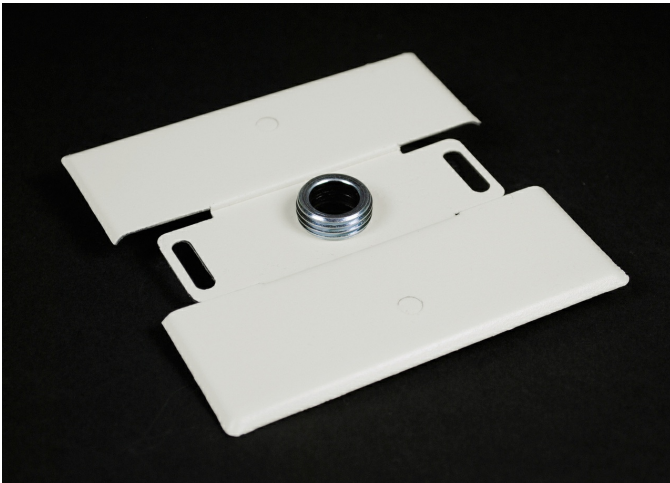

Wiremold
2000 Flush Plate Adapter Fitting
Part No. G2051H

Feeds 2000 Series Raceway from an existing wall outlet. Equipped with 1/2" trade size threaded stud, toothed lock washer for grounding, and conduit bushing.

Features & Benefits

Feeds 2000 Series Raceway from an existing wall outlet. Equipped with 1/2" trade size threaded stud, toothed lock washer for grounding, and conduit bushing.

Specifications

General Info