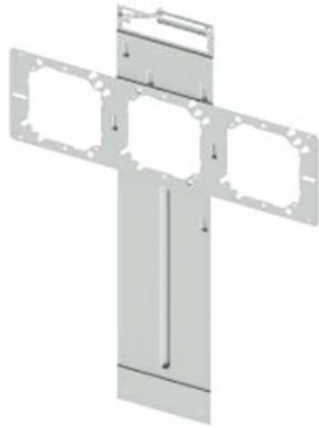

Cablofil
SINGLE OPENING FLOOR BRACKET 24" OC BOX OF 25 [FP981556]
Part No. FP981556

Rough-in is fast and easy with FAS Power. Manufactured floor brackets slide under the sill plate with no vertical measuring needed. Wall brackets with pre-mounted boxes and rings quickly attach to the stud. And for fast job starts, FAS Power products are prepackaged and shipped to the requirements of the contractor. To save time in the planning process, use our online configurator.

Features & Benefits

Time saving Kick in Floor bracket design

Specifications

General Info

Product Line	Cablofil	Finish	GS
UPC Number	800388058576	Country Of Origin	United States
Standard	UL Listed		

Dimensions

Product Width US	5.0 in	Product Height US	24.0 in
------------------	--------	-------------------	---------

Buy American Act Compliance

BAA	Yes
-----	-----