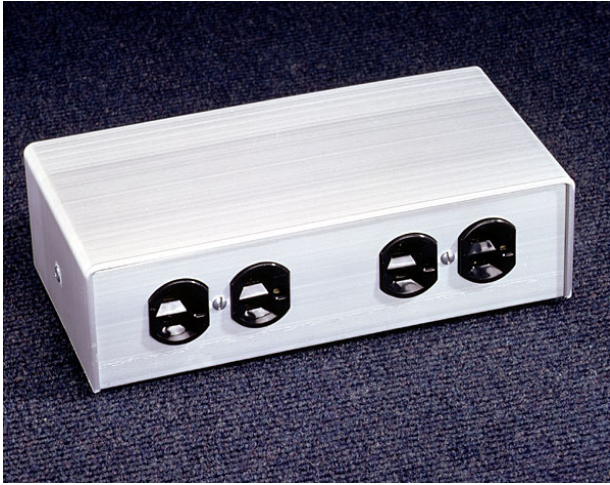

**Wiremold
FIT Multi-Service Poke-Thru Device**
Part No. FIT

Pedestal Style Poke-Thru Devices from Legrand are an ideal solution for bringing large capacity power and communication services to workstations in an open space, above-grade floor environment. Every Pedestal Poke-Thru Device from Legrand comes with built-in TopGuard protection, an industry-leading design that meets and exceeds UL scrub water exclusion requirements for tile and carpet floors. Topguard protection prevents water, dirt, or debris from entering the power and communication compartments located below the floor, through the service head or floor fittings. All Pedestal Poke-Thru Devices from Legrand can be installed on tile, carpet, or wood covered floors. Each of these devices provides an excellent solution for both new or retrofit construction, with typical applications that include commercial office buildings, financial institutions, and government facilities.