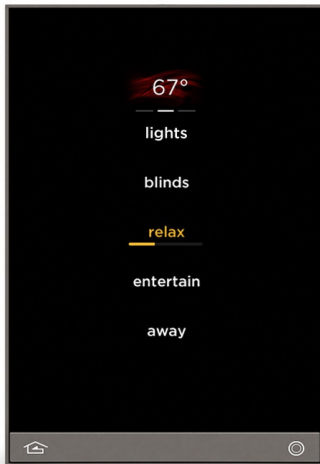

Vantage
Equinox 40
Part No. EQ40TB-TI

Equinox 40 is a small form factor LCD keypad that provides control of scenes, shades, audio, and climate in a single-gang, 4.3" capacitive touch LCD screen. It offers a simple navigation experience and an ambient light sensor for auto day/night backlighting. Utilizing the power of Vantage Design Center software, Equinox 40 can be configured with multiple mini widget combinations and access to between 9-15 programmable lighting or scene buttons (depending on the configuration selected).

Features & Benefits

Features a 4.3" LCD panel with projected capacitive touch interface

Unique, mini graphical user interface aesthetically identical to other Equinox devices

Ambient light sensor for auto day/night backlighting

Specifications

General Info

Product Line	Vantage	Color	Titanium
UPC Number	804428058021	Application Sector	Residential
Type	Accessory		

Dimensions

Product Width US	4.5 in	Product Weight US	1.0 lb
Product Height US	2.75 in	Product Length US	6.25 in