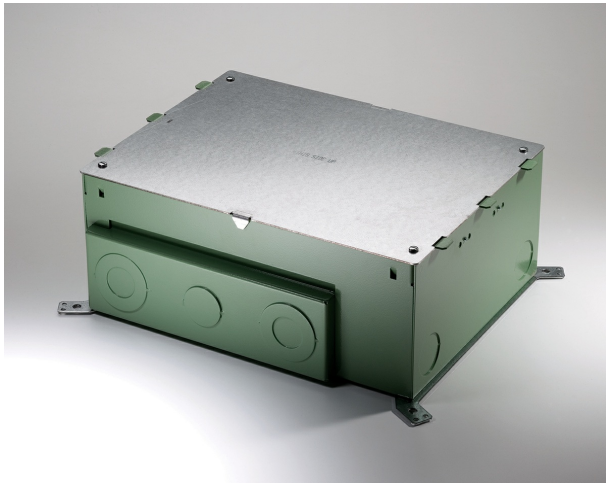

Wiremold
Evolution™ Series Eight Gang On-Grade Floor Box
Part No. EFB8S-OG

The Evolution™ Series Eight Gang On-Grade Floor Box is designed to be installed in both on-grade and above grade concrete floor applications. Box has an epoxy coating that allows the box to be placed in on-grade applications without the need for additional vapor barriers. The box has a fully finished interior to assist plugging and unplugging of devices, and comes complete with all components needed for initial installation. Designed to work with standard size wall plates for eight gangs of capacity. Custom options are available upon request.

Features & Benefits

The Evolution™ Series Eight Gang On-Grade Floor Box is designed to be installed in both on-grade and above grade concrete floor applications. Box has an epoxy coating that allows the box to be placed in on-grade applications without the need for additional vapor barriers. The box has a fully finished interior to assist plugging and unplugging of devices, and comes complete with all components needed for initial installation. Designed to work with standard size wall plates for eight gangs of capacity. Custom options are available upon request.

Specifications

General Info

Product Line	Wiremold	Color	Green
UPC Number	786776176476	Country Of Origin	United States
Construction	Assembled	Application Sector	Commercial
Standard	cULus Listed Metallic Outlet Boxes: File E2961 Guide QCIT Meets Article 314.27(C) of NEC.	Type	Floor Box

Dimensions

Product Width US	12.75 in	Product Weight US	19.73 lb
Product Volume US	1233.95 cu in	Product Depth US	16.13 in
Product Height US	6.0 in	Cubic Capacity	27.5 cu in

Listing Agencies / 3rd Party Agencies