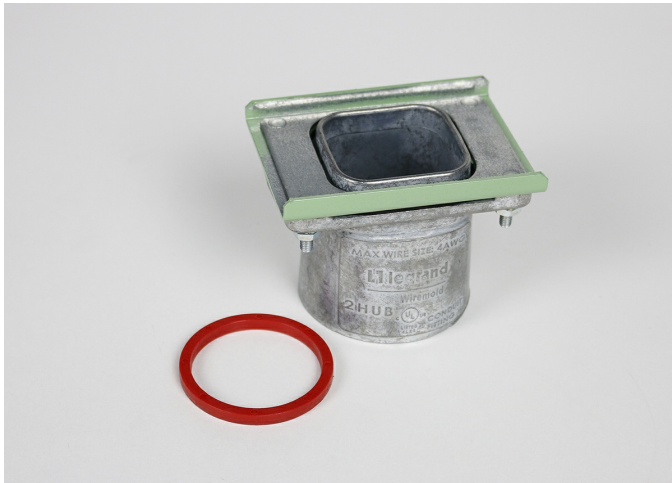

Wiremold  
Evolution Series EFB6 Floor Box 2 Conduit Hub  
Part No. EFB6S-2HUB

Hub allows 2" conduit to be fed into the back of EFB6S and EFB6S-OG Floor Boxes. Maximum of six (6) hubs per box.

## Features & Benefits

Hub allows 2" conduit to be fed into the back of EFB6S and EFB6S-OG Floor Boxes. Maximum of six (6) hubs per box.

### Dimensions

Product Width US	2.5 in	Product Length US	3.73 in
------------------	--------	-------------------	---------