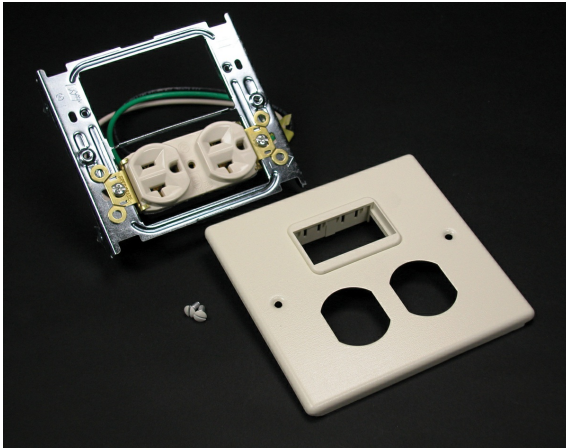

**Wiremold**  
**2-GANG W/ONE DUPLEX INSTALLED AND SERIES II MINI ADAPTER-IVORY**  
Part No. CV4047WS

4000® Series Raceway is the work horse of surface raceway systems. 4000 Series Raceway can be divided for multi-service applications making it ideal for applications requiring a large cable capacity and dual-service requirements. Commercial, institutional, and industrial applications benefit from the rigid steel construction and durable ScuffCoat™ finish of this raceway. 4000 Series Raceway is also ideal for municipalities that have code requirements calling for all steel construction or that prohibit nonmetallic cable management systems.

## Features & Benefits

Includes one Pass and Seymour 20A Duplex Receptacle with 12" wire leads installed on bracket. Includes mini adapter that accepts one Ortronics Series II insert. NOTE: Certified to Canadian Safety Standards for sale in Canada. When ordering these products, change the "V" color prefix to "CV" or the "G" color prefix to "CG" to denote the Canadian versions.