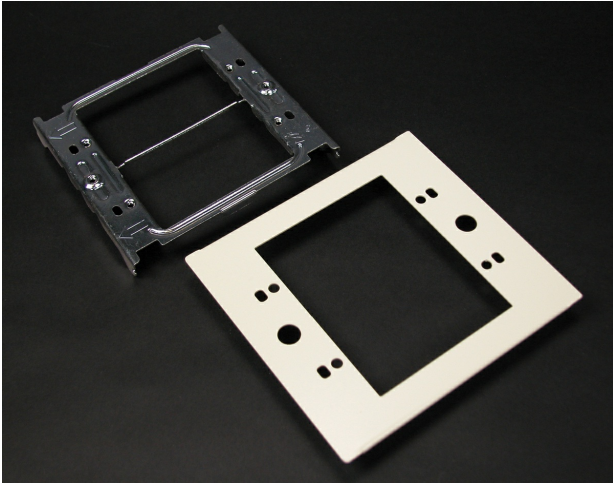

Wiremold
2-GANG DEVICE PLATE-IVORY
Part No. CV4047C-2

4000® Series Raceway is the work horse of surface raceway systems. 4000 Series Raceway can be divided for multi-service applications making it ideal for applications requiring a large cable capacity and dual-service requirements. Commercial, institutional, and industrial applications benefit from the rigid steel construction and durable ScuffCoat™ finish of this raceway. 4000 Series Raceway is also ideal for municipalities that have code requirements calling for all steel construction or that prohibit nonmetallic cable management systems.

Features & Benefits

Accepts commercially available 2-gang flush plates (not furnished). NOTE: Certified to Canadian Safety Standards for sale in Canada. When ordering these products, change the "V" color prefix to "CV" or the "G" color prefix to "CG" to denote the Canadian versions.