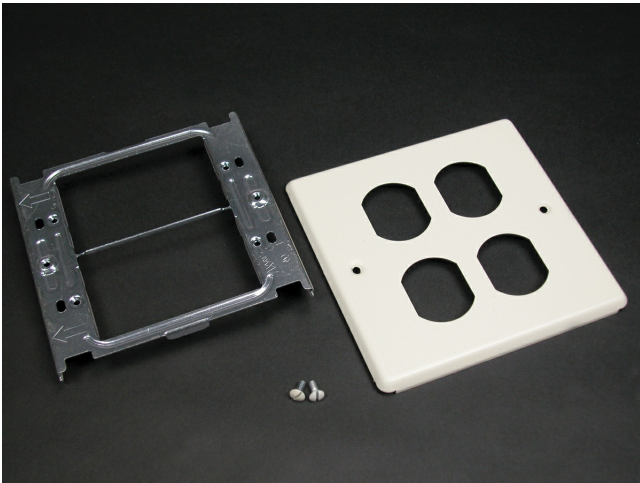

Wiremold
2-GANG W/TWO DUPLEX OPENINGS-IVORY
Part No. CV4047BB

4000® Series Raceway is the work horse of surface raceway systems. 4000 Series Raceway can be divided for multi-service applications making it ideal for applications requiring a large cable capacity and dual-service requirements. Commercial, institutional, and industrial applications benefit from the rigid steel construction and durable ScuffCoat™ finish of this raceway. 4000 Series Raceway is also ideal for municipalities that have code requirements calling for all steel construction or that prohibit nonmetallic cable management systems.

Features & Benefits

For 15A and 20A duplex receptacles. Accepts 106 Communications Duplex Frame.

Specifications

General Info

Product Line	Wiremold	UPC Number	786776041330
Country Of Origin	United States		