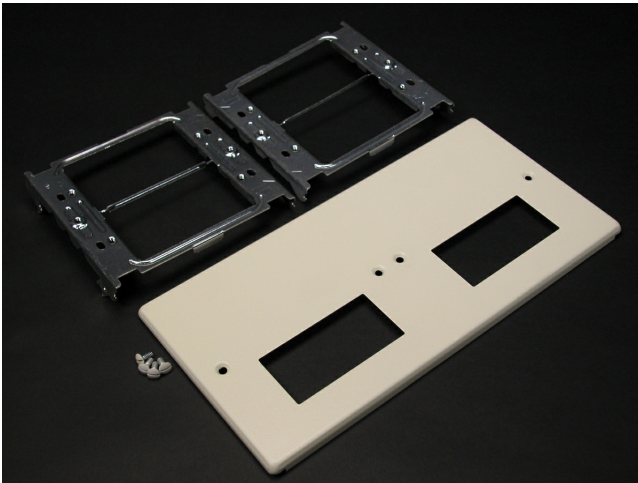

Wiremold  
4-GANG W/TWO RECTANGULAR OPENINGS IVORY  
Part No. CV4047-2RRXX

4000® Series Raceway is the work horse of surface raceway systems. 4000 Series Raceway can be divided for multi-service applications making it ideal for applications requiring a large cable capacity and dual-service requirements. Commercial, institutional, and industrial applications benefit from the rigid steel construction and durable ScuffCoat™ finish of this raceway. 4000 Series Raceway is also ideal for municipalities that have code requirements calling for all steel construction or that prohibit nonmetallic cable management systems.

## Features & Benefits

Accepts rectangular, GFCI, Surge, and Decorator style devices. Does not accept 5507 Series Faceplates. NOTE: Certified to Canadian Safety Standards for sale in Canada. When ordering these products, change the "V" color prefix to "CV" or the "G" color prefix to "CG" to denote the Canadian versions.