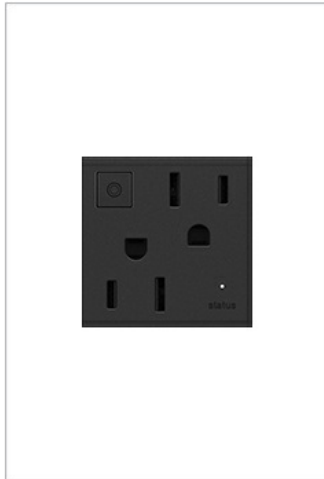

adorne Collection
Discontinued - adorne® 15A Wi-Fi Ready Outlet, Graphite
Part No. ARPS15RF2G4

Upgrade a standard outlet for style and added control with this Wi-Fi Ready Outlet from adorne. Pair the outlet with a Wi-Fi Ready Remote Switch for multi-location control of a table or floor lamp plugged into the outlet. The Wi-Fi Ready Outlet features an on/off switch to conserve energy when not in use, and is tamper-resistant to help keep children protected. Made exclusively for use with screwless Wall Plates from the adorne® Collection, sold separately.

Features & Benefits

Installs in 15 minutes or less, fitting into an existing electrical box. No new wiring required for typical installation.

Pairs with the Wi-Fi Ready Remote Switch for multi-location control of a plugged in lamp or small appliance.

More color options available to fit any style, including finishes to match current hardware and lighting trends.

Complete the look with a stunning, screwless adorne® Wall Plate, not included. Available in a range of contemporary colors and finishes. Coordinate with other designer switches & outlets.

Specifications

General Info

Product Line	Pass & Seymour	Color	Graphite
Finish	Graphite	Country Of Origin	China
Number of Receptacles	2	Works With	Amazon Alexa, Google Assistant, Radio Frequency
Outlet Type	Indoor, Residential, Wi-Fi Ready	Warranty Type	Limited Lifetime Warranty
Type	Outlet		