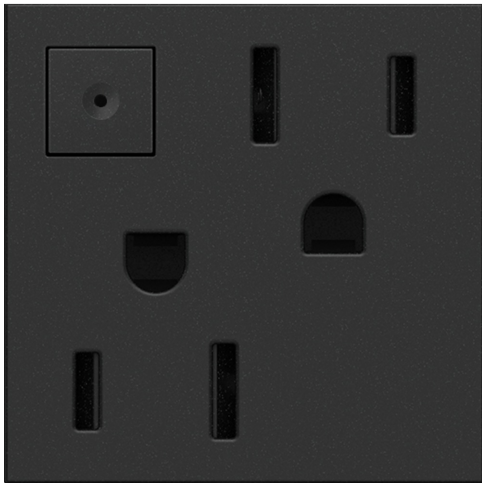

adorne Collection
adorne® 15A Energy-Saving On/Off Outlet, Graphite
Part No. ARPS152G4

Add stunning, modern style with this outlet from the adorne Collection, while conserving energy when it's not in use. It allows you to stop the flow of power whenever you don't need it, for easy energy management. Made exclusively for use with screwless Wall Plates from the adorne® Collection, sold separately.

Features & Benefits

GETTING STARTED: For complete installation, device must be paired with an adorne® screwless Wall Plate (not included). Available in a range of contemporary colors and stunning finishes.

Installs in 15 minutes or less, fitting into an existing electrical box. No new wiring required for typical installation.

Cut power to the outlet when not in use to conserve energy.

Protects children with a patented tamper-resistant shutter system that prevents improper insertion of foreign objects, complete with "invisi-shutters" for an invisible effect.

More color options available to fit any style, including finishes to match current hardware and lighting trends.

Specifications

General Info

Product Line	Pass & Seymour	Color	Graphite
Finish	Graphite	Country Of Origin	China
Number of Receptacles	2	Outlet Type	Energy Saving On/Off, Indoor, Residential, Tamper-Resistant
Warranty Type	Limited Lifetime Warranty	Type	Outlet