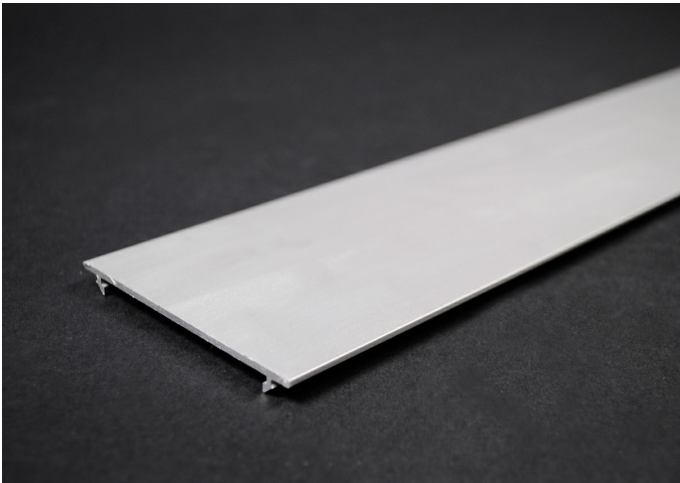

Wiremold
Wiremold ALA3800 Series Raceway Cover
Part No. ALAC-5

The Wiremold ALA Series Aluminum Raceway meets the demands of commercial spaces, providing a handsome and effective method of consolidating power and communications cabling. In laboratories, healthcare facilities and upscale office locations, the two channel, two cover aluminum raceway directs power and communication cabling services where required and provides access to one channel at a time.

Features & Benefits

This product meets the material restrictions of RoHS

Specifications

General Info

Product Line	Wiremold	Color	Silver
UPC Number	786776189674	Country Of Origin	Mexico
Application Sector	Commercial	Standard	cULus Listed Surface Metal Raceway: File E4376: Guide RJBT/RJBT7
Type	Raceway		

Dimensions

Product Width US	60.13 in	Product Weight US	11.81 lb
Product Volume US	45.1 cu in	Product Depth US	0.25 in
Product Height US	3.0 in		

Listing Agencies / 3rd Party Agencies

cULus ListingNumber	E4376	cULus Listed	Yes
---------------------	-------	--------------	-----