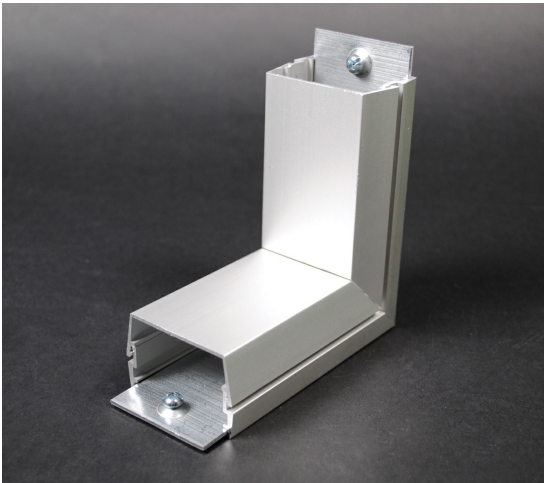

Wiremold  
AL2400 Internal Elbow  
Part No. AL2417

Makes 90 degree internal corners. Two AL2401 Couplings included.

## Features & Benefits

Makes 90 degree internal corners. Two AL2401 Couplings included.