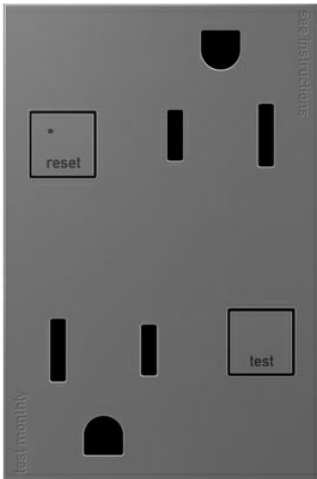

adorne Collection
adorne® Plus Size Tamper-Resistant 15A Duplex Self-Test GFCI Receptacles, Magnesium
Part No. AGFTR2153M4

Add contemporary style, safely, to kitchens, bathrooms and more, with GFCI Outlets from the adorne Collection. Meeting Electrical Code* for ground fault protection in the home, GFCI outlets make it easier to fix trips right where they happen – no more confusion or running to the breaker box. The adorne GFCI Outlets also self-test automatically every three seconds to ensure reliable protection from shock due to ground fault occurrences. *GFCI protection is required by code in bathrooms, kitchens, garages, basements, outdoor areas, and for any other outlets found within six feet of a sink or water source. GFCI outlets should always be used when replacing existing GFCI outlets during renovation. Made exclusively for use with screwless Wall Plates from the adorne® Collection, sold separately.

Features & Benefits

For complete installation, device must be paired with an adorne® screwless Wall Plate (not included). Available in a range of contemporary colors and stunning finishes.

Conducts an industry-leading automatic self-test every 3 seconds. If the device ever fails, the indicator light flashes to signal it should be replaced.

Dimensions

Product Width US	1.82 in	Product Depth US	1.76 in
------------------	---------	------------------	---------

Product Height US	3.0 in
-------------------	--------

Technical Information

Is Tamper-Resistant	Yes	Interrupt Rating	15 A
---------------------	-----	------------------	------