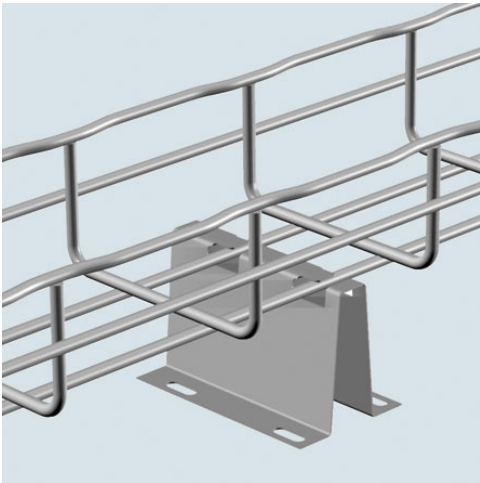

Cablofil
UNDER FLOOR SUPPORT STAND-PAINTED (12D,12W)
Part No. 945167

Cablofil Wiremesh Cable Tray concept based upon performance, safety and economy; three qualities which make Cablofil Wiremesh Cable Tray system preferred by installers. Cablofil adapts to the most complex configurations, and its structure gives maximum strength for minimum weight. The ease of creating fittings, carried out on site, as well as the wide range of unique and universal accessories gives complete freedom in routing combined with exceptionally fast installation.

Features & Benefits

Raises cable pathway within easy reach of floor openings.

Slotted mounting holes allow for quick attachment to floor deck.

Installs quickly patented FAS locking tabs require no additional hardware to secure tray.

Supports tray independently of raised floor systems.

Specifications

General Info

Product Line	Cablofil	Finish	Custom Painted
Country Of Origin	United States		