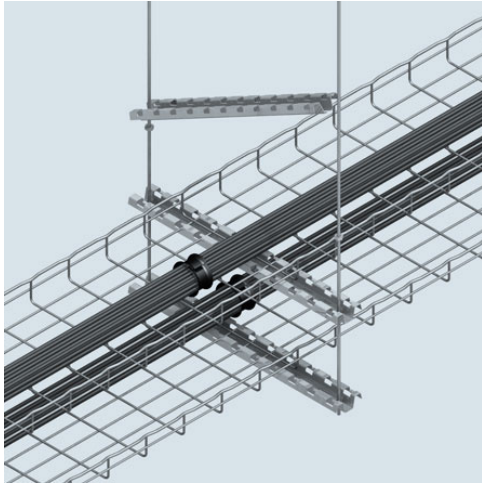

Cablofil
1/2" Slip On Lock Nut Stainless 304 (2 PCS) [943356]
Part No. 943356

Cablofil Wiremesh Cable Tray concept based upon performance, safety and economy

Features & Benefits

three qualities which make Cablofil Wiremesh Cable Tray system preferred by installers. Cablofil adapts to the most complex configurations, and its structure gives maximum strength for minimum weight. The ease of creating fittings, carried out on site, as well as the wide range of unique and universal accessories gives complete freedom in routing combined with exceptionally fast installation.

Specifications

General Info

Product Line	Cablofil	Finish	Stainless 304
UPC Number	800388467965	Country Of Origin	United States
Type	Accessories		

Dimensions

Product Width US	1.0 in	Product Weight US	0.21 lb
Product Volume US	0.001 cu ft	Product Depth US	2.25 in
Product Height US	0.5 in		