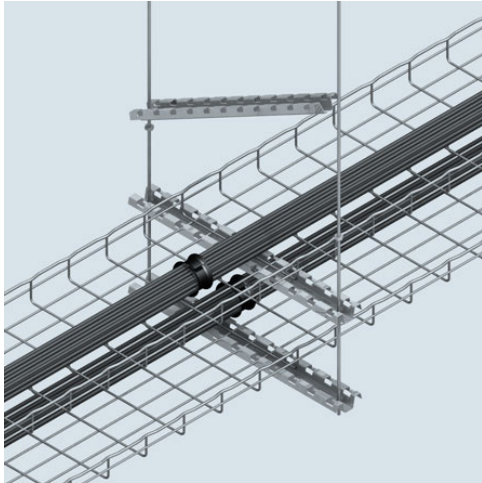

Cablofil
5/8" Slip On Lock Nut (2 PCS) [943354]
Part No. 943354

Cablofil Wiremesh Cable Tray concept based upon performance, safety and economy

Features & Benefits

three qualities which make Cablofil Wiremesh Cable Tray system preferred by installers. Cablofil adapts to the most complex configurations, and its structure gives maximum strength for minimum weight. The ease of creating fittings, carried out on site, as well as the wide range of unique and universal accessories gives complete freedom in routing combined with exceptionally fast installation.

Specifications

General Info

Product Line	Cablofil	Finish	Electrozinc
UPC Number	800388018761	Country Of Origin	United States
Type	Accessories		

Dimensions

Product Width US	1.5 in	Product Weight US	0.176 lb
Product Volume US	0.001 cu ft	Product Depth US	3.0 in
Product Height US	0.5 in		