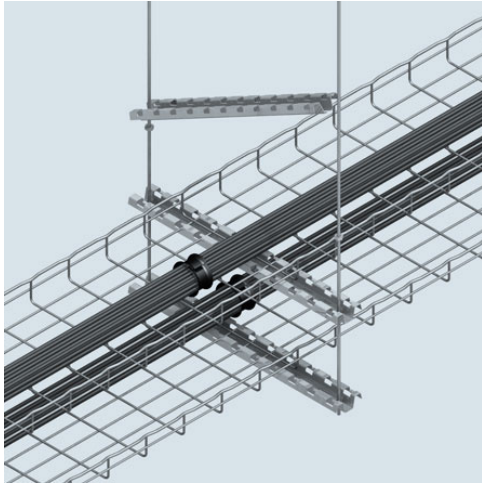

Cablofil
1/2" Slip On Lock Nut (2 PCS) [943353]
Part No. 943353

Choose from an extensive selection of metallic ladder tray with a variety of rung and bottom styles to choose from. Finishes include steel, 304L and 316L stainless steel to meet the needs of any application. Rail heights range from 4" to 7" and width sizes are available up to 36".

Features & Benefits

Allows the user to slip the nut onto a rod, without actually threading it. Ideal for when nuts must be added to a rod, but cannot be threaded due to previously-installed equipment.

Specifications

General Info

Product Line	Cablofil	Finish	Electrozinc
UPC Number	800388018730	Country Of Origin	India
Type	Accessories		

Dimensions

Product Width US	1.0 in	Product Weight US	0.203 lb
Product Volume US	0.001 cu ft	Product Depth US	2.5 in
Product Height US	0.5 in		