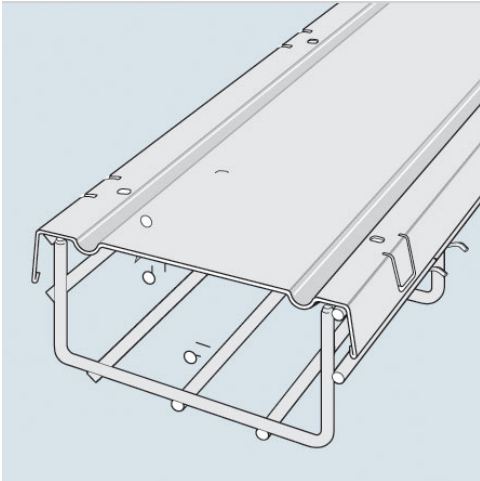

Cablofil
CABLOFIL COVER-BLACK (3 PCS) (6W) [941334]
Part No. 941334

Cablofil Wiremesh Cable Tray concept based upon performance, safety and economy; three qualities which make Cablofil Wiremesh Cable Tray system preferred by installers. Cablofil adapts to the most complex configurations, and its structure gives maximum strength for minimum weight. The ease of creating fittings, carried out on site, as well as the wide range of unique and universal accessories gives complete freedom in routing combined with exceptionally fast installation.

Features & Benefits

Cover eliminates dirt and dust build-up on cable. Field fabricate on-site to fit changes in levels. Use built-in tabs for permanent attachment to tray. 3- 3.3' covers are included in each package to cover 1-10' section of tray.

Specifications

General Info

Product Line	Cablofil	Finish	Custom Painted
UPC Number	800388010420	Country Of Origin	Italy
Type	Straight Sections		

Dimensions

Product Width US	7.0 in	Product Weight US	7.56 lb
Product Volume US	0.16 cu ft	Product Depth US	39.5 in
Product Height US	1.0 in		